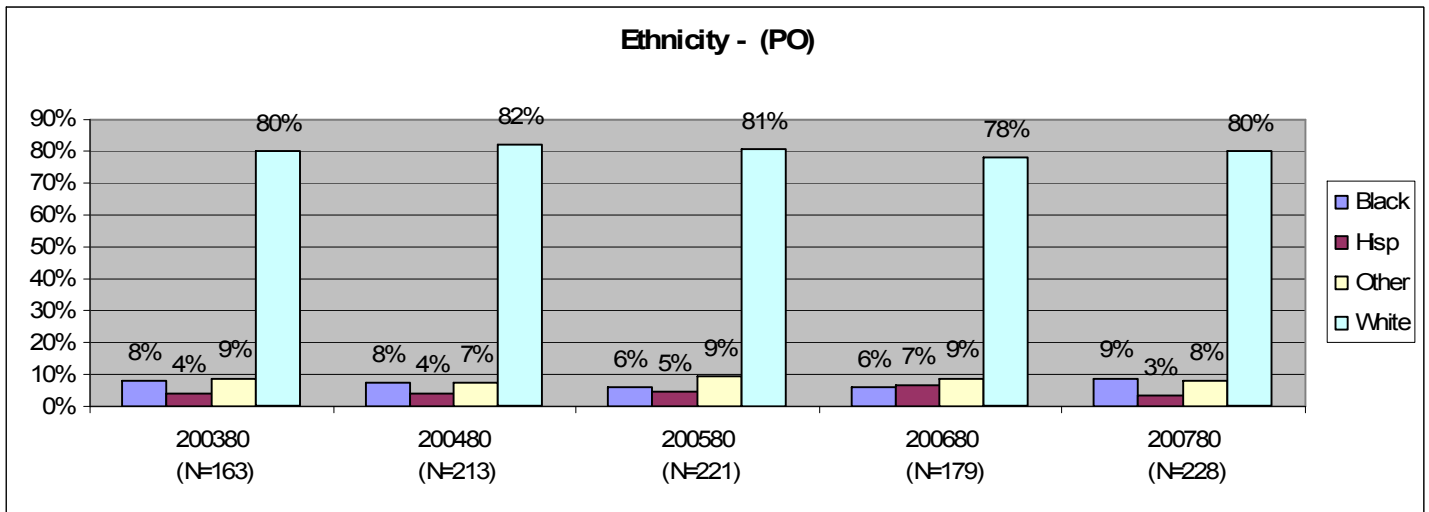

Demographic Profile (20th Day Data)
Political Science Program
Fall 2003 through Fall 2007

**Demographic Profile (20th Day Data)
Political Science Program
Fall 2003 through Fall 2007**

**Enrollment (20th Day) and Success Rate
Political Science Program
Fall 2002 through Spring 2007**