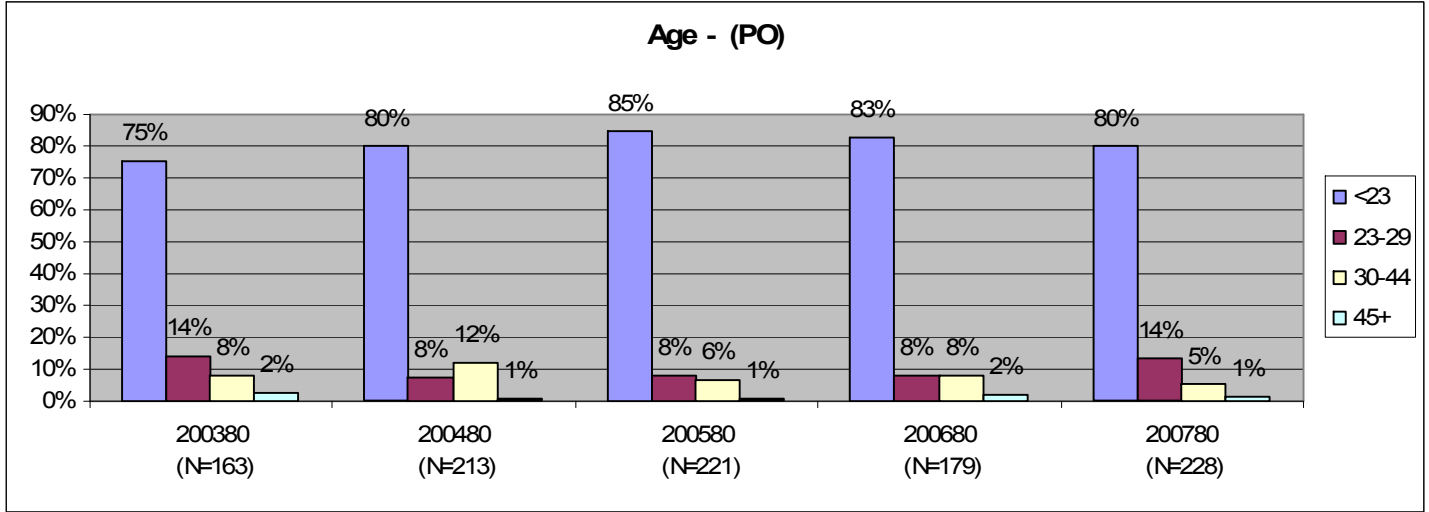

Demographic Profile (20th Day Data)
Political Science Program
Fall 2003 through Fall 2007

**Demographic Profile (20th Day Data)
Political Science Program
Fall 2003 through Fall 2007**

**Enrollment (20th Day) and Success Rate
Political Science Program
Fall 2002 through Spring 2007**