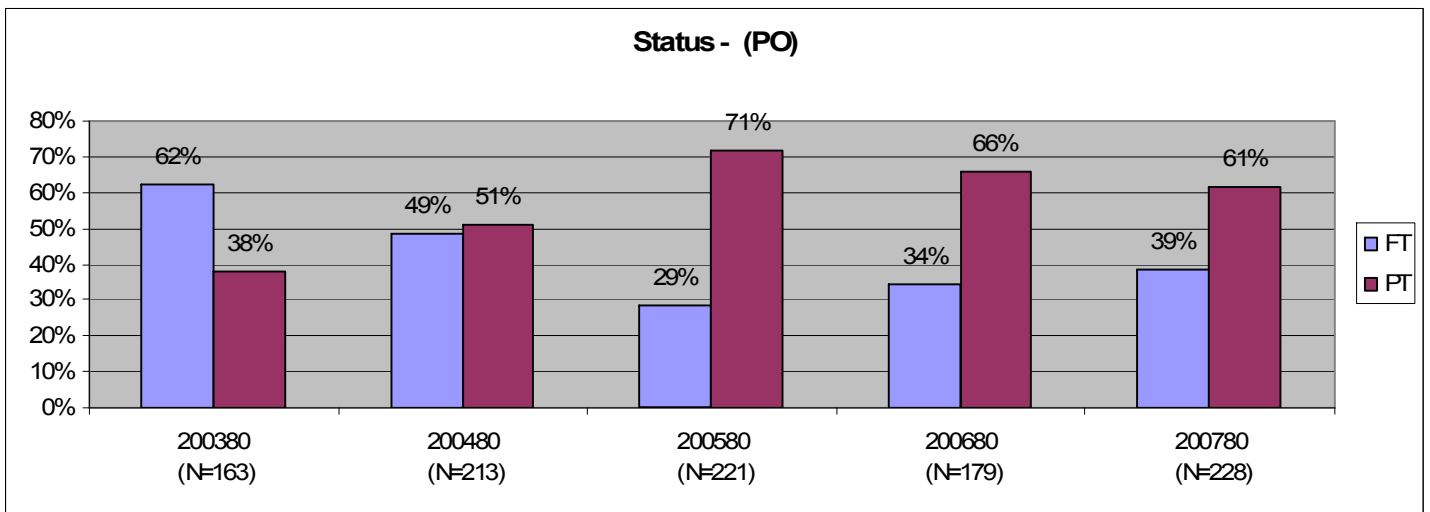

Demographic Profile (20th Day Data)
Political Science Program
Fall 2003 through Fall 2007

**Demographic Profile (20th Day Data)
Political Science Program
Fall 2003 through Fall 2007**

**Enrollment (20th Day) and Success Rate
Political Science Program
Fall 2002 through Spring 2007**