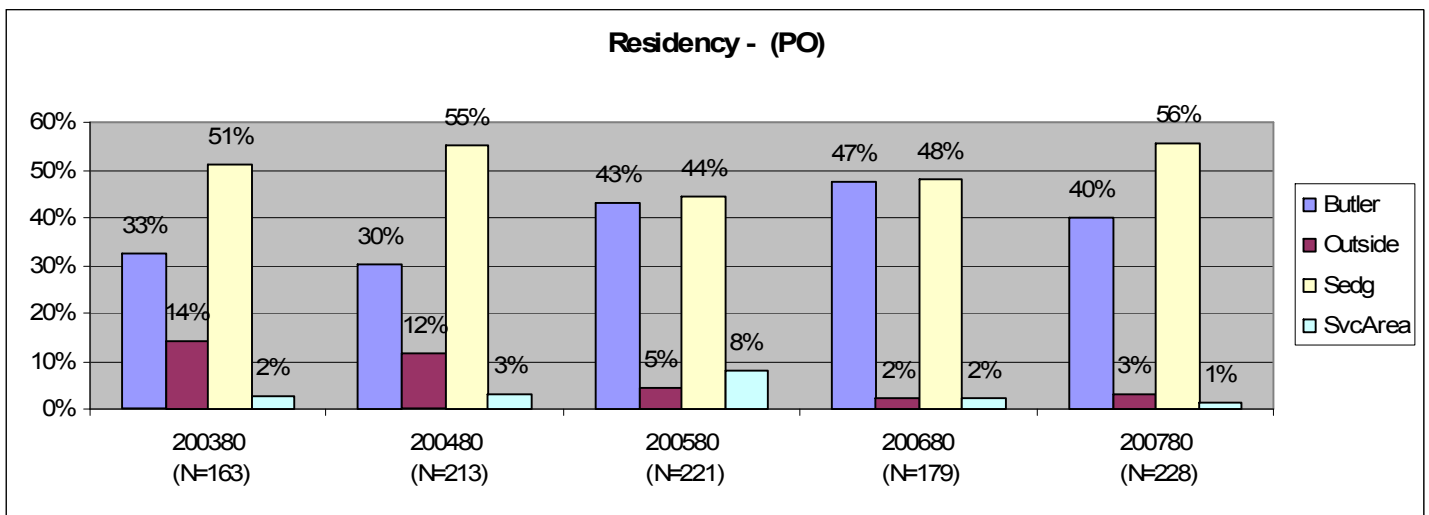

Demographic Profile (20th Day Data)
Political Science Program
Fall 2003 through Fall 2007

**Demographic Profile (20th Day Data)
Political Science Program
Fall 2003 through Fall 2007**

**Enrollment (20th Day) and Success Rate
Political Science Program
Fall 2002 through Spring 2007**