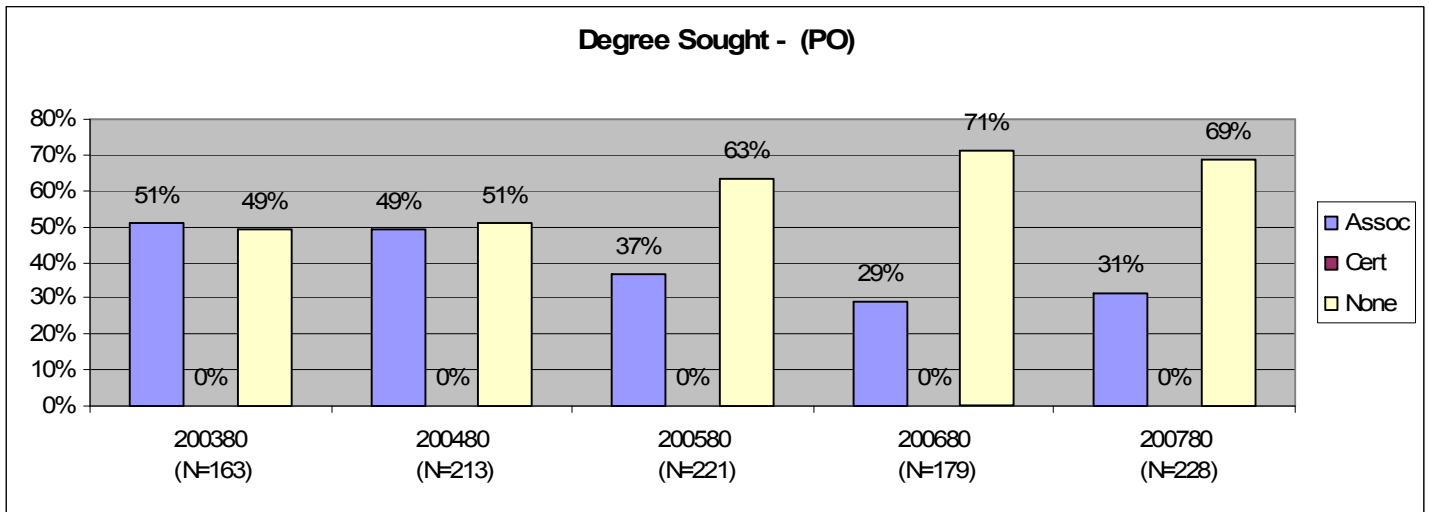

Demographic Profile (20th Day Data)
Political Science Program
Fall 2003 through Fall 2007

**Demographic Profile (20th Day Data)
Political Science Program
Fall 2003 through Fall 2007**

**Enrollment (20th Day) and Success Rate
Political Science Program
Fall 2002 through Spring 2007**