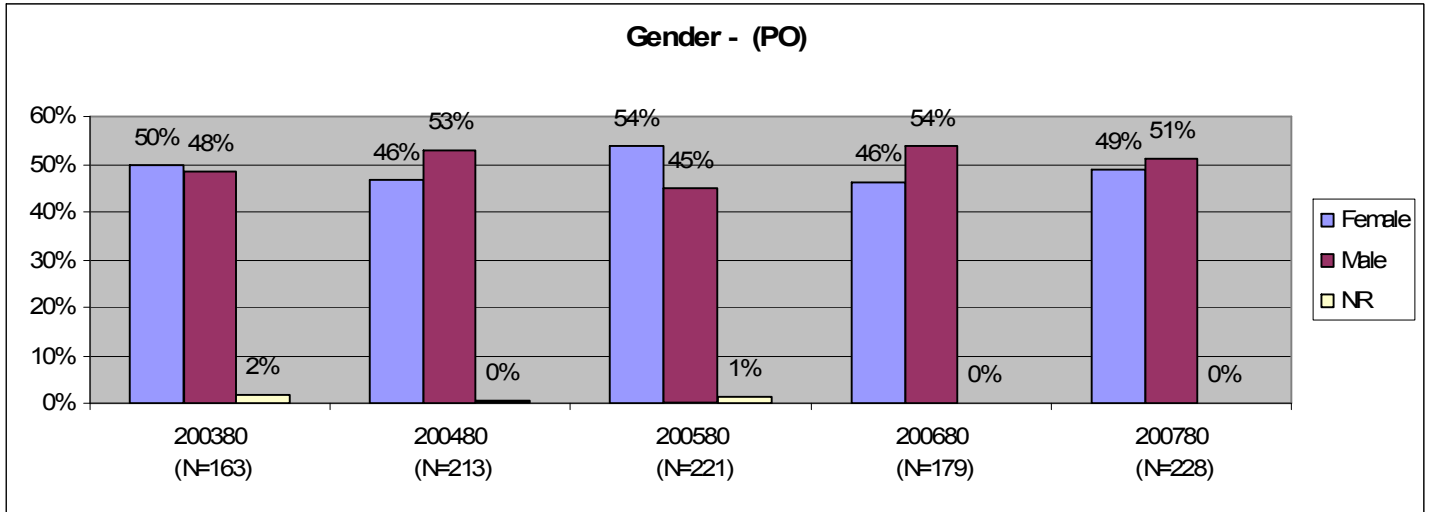

Demographic Profile (20th Day Data)
Political Science Program
Fall 2003 through Fall 2007

**Demographic Profile (20th Day Data)
Political Science Program
Fall 2003 through Fall 2007**

**Enrollment (20th Day) and Success Rate
Political Science Program
Fall 2002 through Spring 2007**