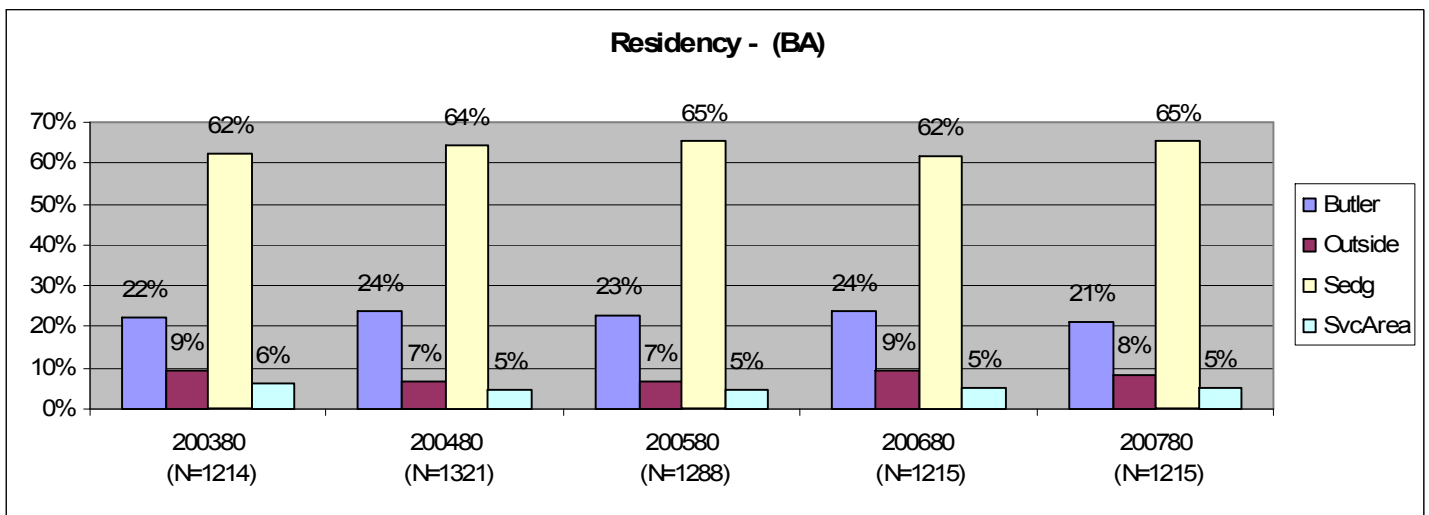

Demographic Profile (20th Day Data)
Business Administration Program
Fall 2003 through Fall 2007

Demographic Profile (20th Day Data)
Business Administration Program
Fall 2003 through Fall 2007

Enrollment (20th Day) and Success Rate Business Administration Program Fall 2002 through Spring 2007