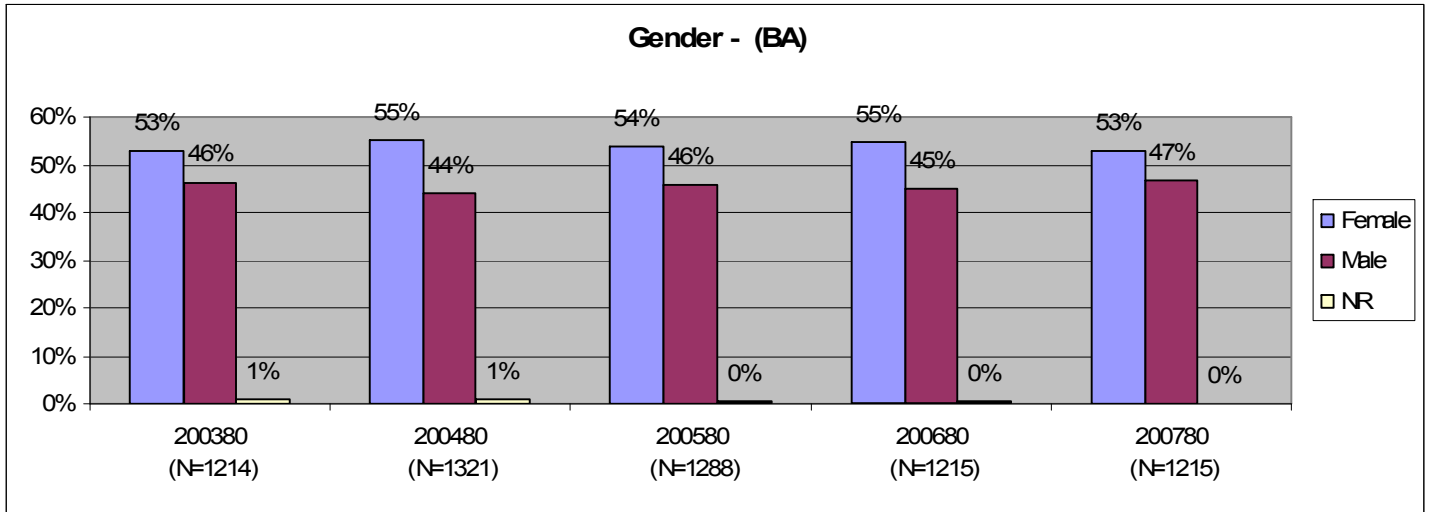

Demographic Profile (20th Day Data)
Business Administration Program
Fall 2003 through Fall 2007

Demographic Profile (20th Day Data)
Business Administration Program
Fall 2003 through Fall 2007

Enrollment (20th Day) and Success Rate Business Administration Program Fall 2002 through Spring 2007