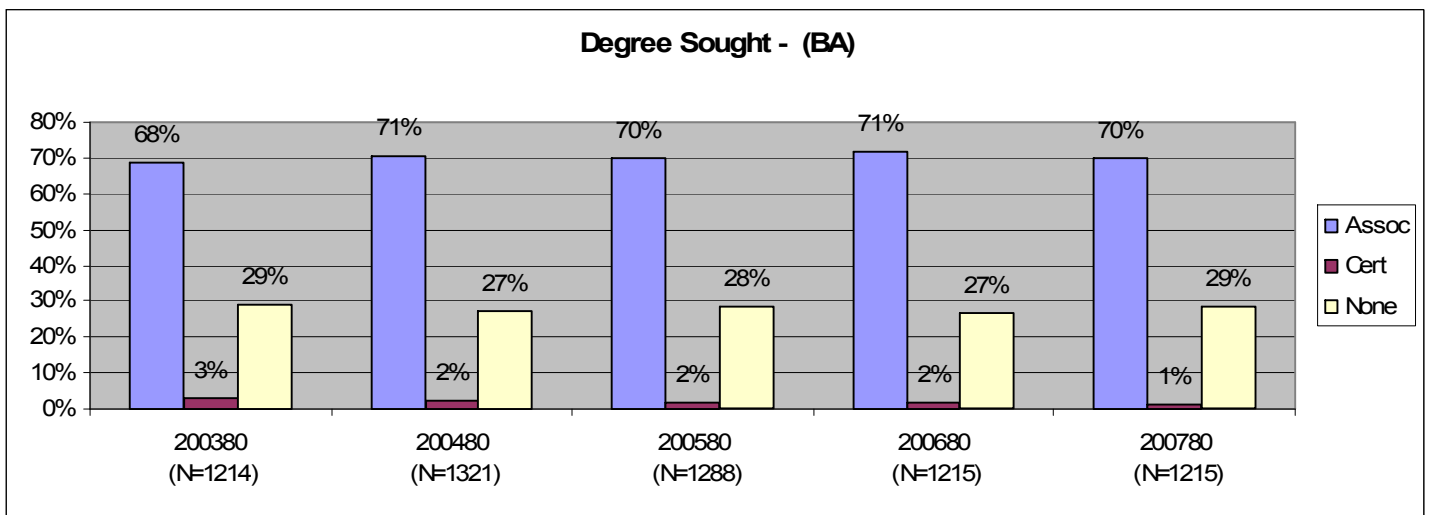

Demographic Profile (20th Day Data)
Business Administration Program
Fall 2003 through Fall 2007

Demographic Profile (20th Day Data)
Business Administration Program
Fall 2003 through Fall 2007

Enrollment (20th Day) and Success Rate Business Administration Program Fall 2002 through Spring 2007