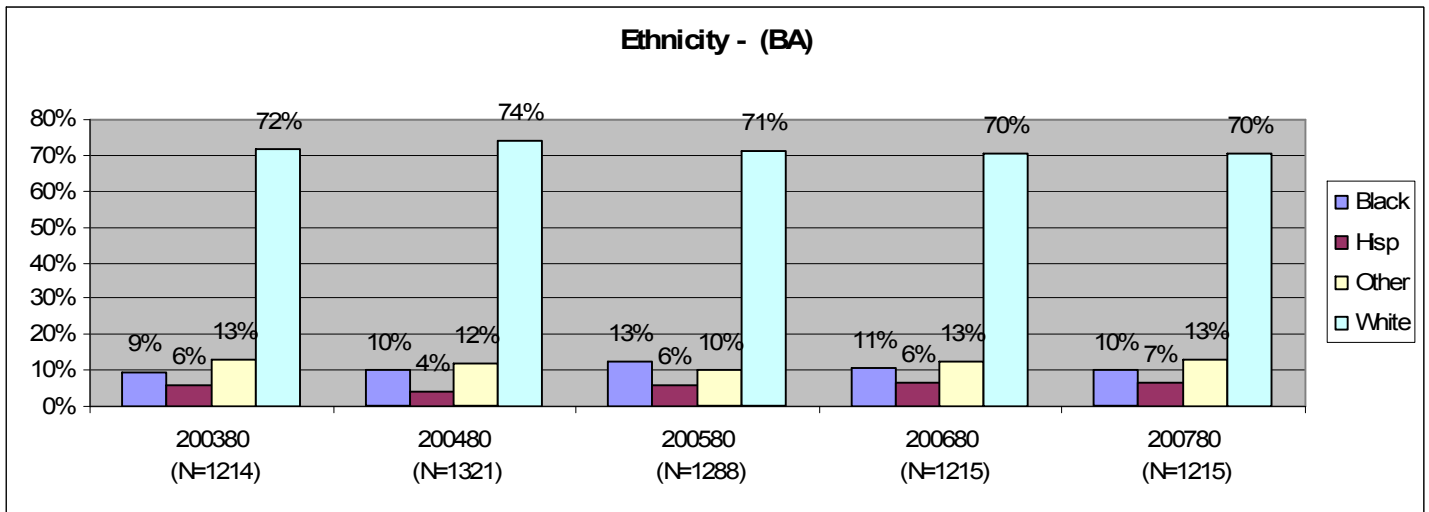

Demographic Profile (20th Day Data)
Business Administration Program
Fall 2003 through Fall 2007

Demographic Profile (20th Day Data)
Business Administration Program
Fall 2003 through Fall 2007

Enrollment (20th Day) and Success Rate Business Administration Program Fall 2002 through Spring 2007