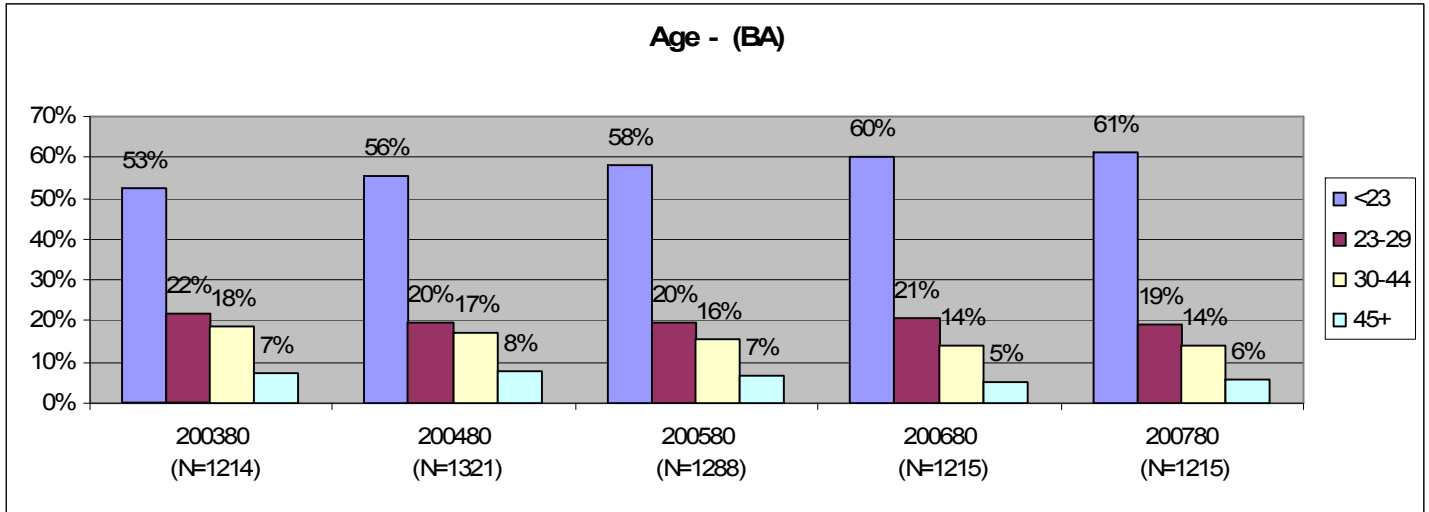

Demographic Profile (20th Day Data)
Business Administration Program
Fall 2003 through Fall 2007

Demographic Profile (20th Day Data)
Business Administration Program
Fall 2003 through Fall 2007

Enrollment (20th Day) and Success Rate Business Administration Program Fall 2002 through Spring 2007