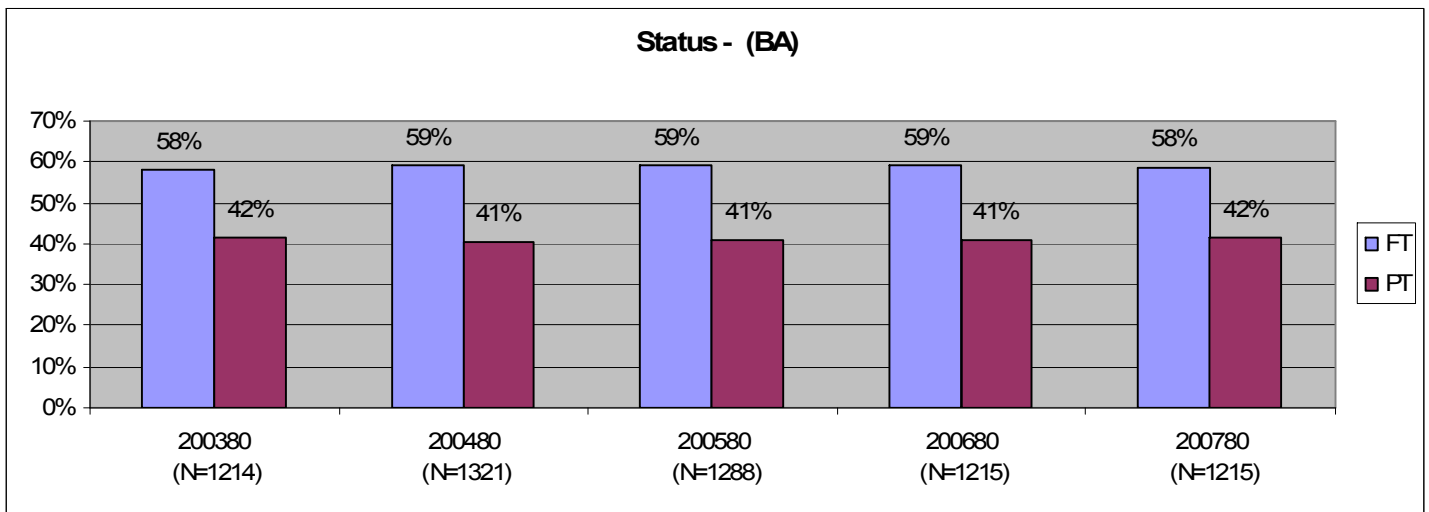

Demographic Profile (20th Day Data)
Business Administration Program
Fall 2003 through Fall 2007

Demographic Profile (20th Day Data)
Business Administration Program
Fall 2003 through Fall 2007

Enrollment (20th Day) and Success Rate Business Administration Program Fall 2002 through Spring 2007