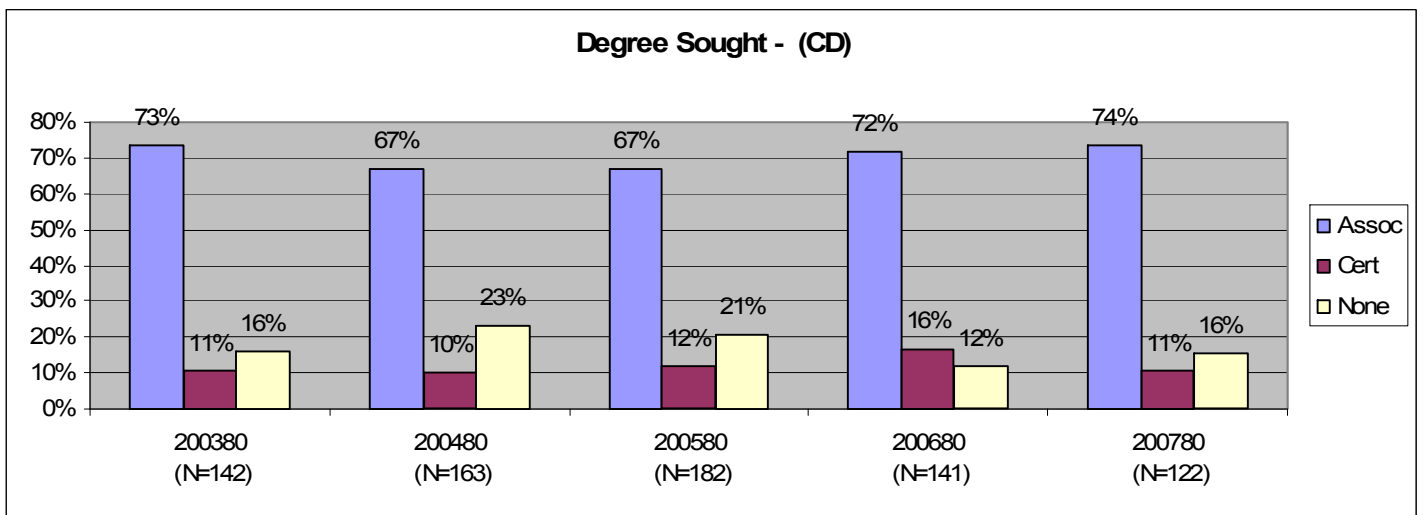

**Demographic Profile (20th Day Data)  
Early Childhood Education Program  
Fall 2003 through Fall 2007**

**Demographic Profile (20th Day Data)  
Early Childhood Education Program  
Fall 2003 through Fall 2007**

## Enrollment (20th Day) and Success Rate Early Childhood Education Program Fall 2002 through Spring 2007