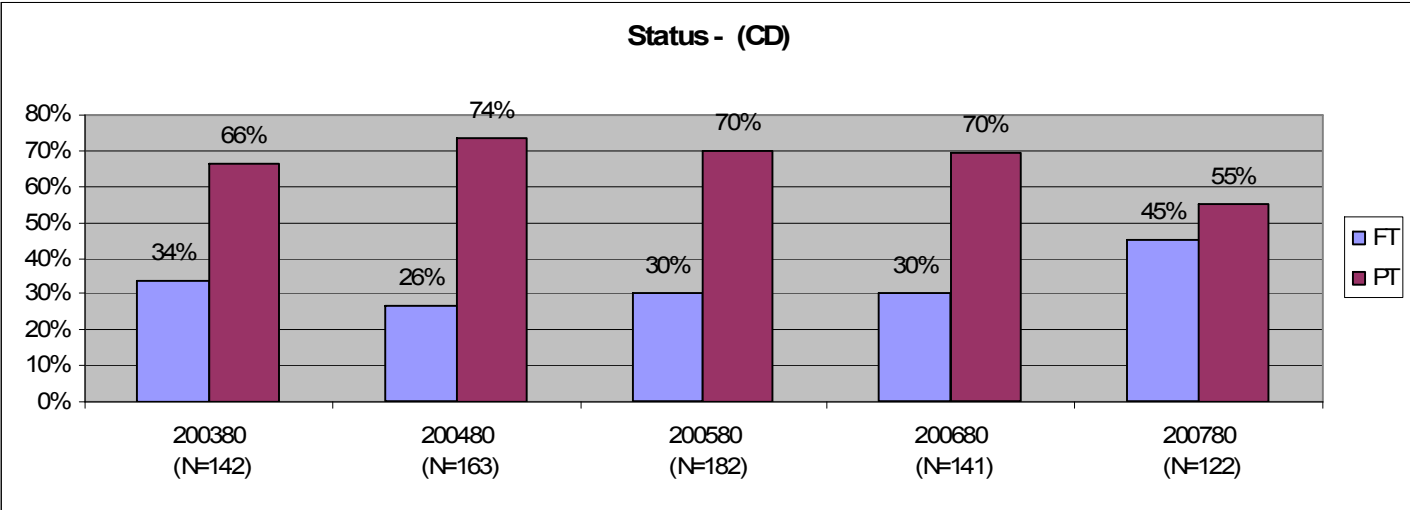

**Demographic Profile (20th Day Data)  
Early Childhood Education Program  
Fall 2003 through Fall 2007**

**Demographic Profile (20th Day Data)  
Early Childhood Education Program  
Fall 2003 through Fall 2007**

## Enrollment (20th Day) and Success Rate Early Childhood Education Program Fall 2002 through Spring 2007