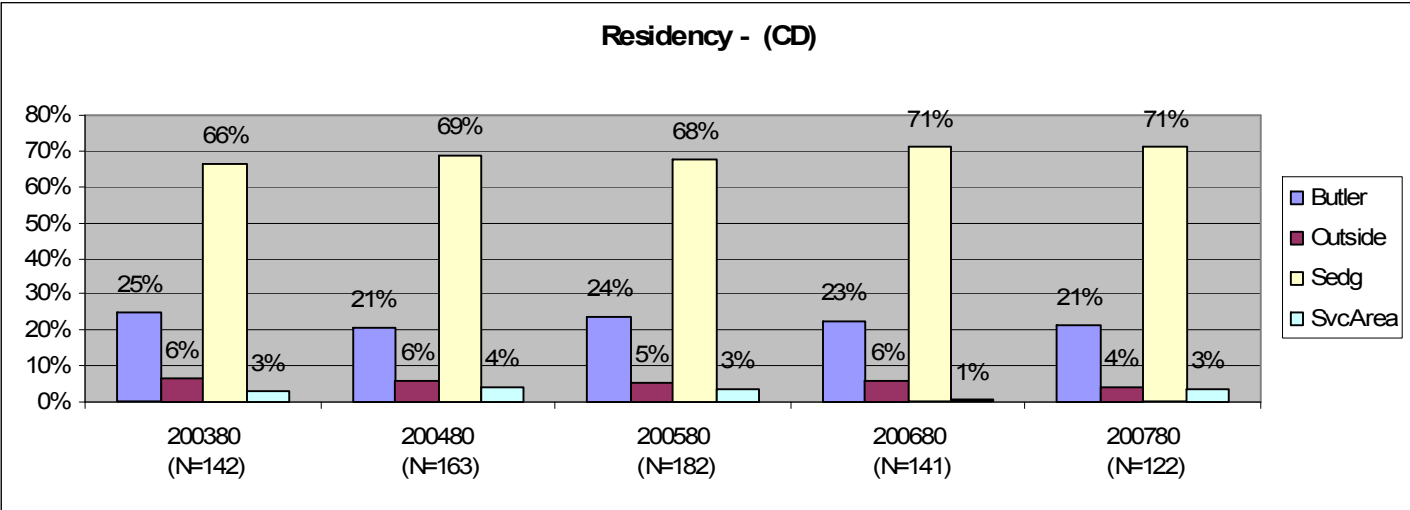

**Demographic Profile (20th Day Data)  
Early Childhood Education Program  
Fall 2003 through Fall 2007**

**Demographic Profile (20th Day Data)  
Early Childhood Education Program  
Fall 2003 through Fall 2007**

## Enrollment (20th Day) and Success Rate Early Childhood Education Program Fall 2002 through Spring 2007