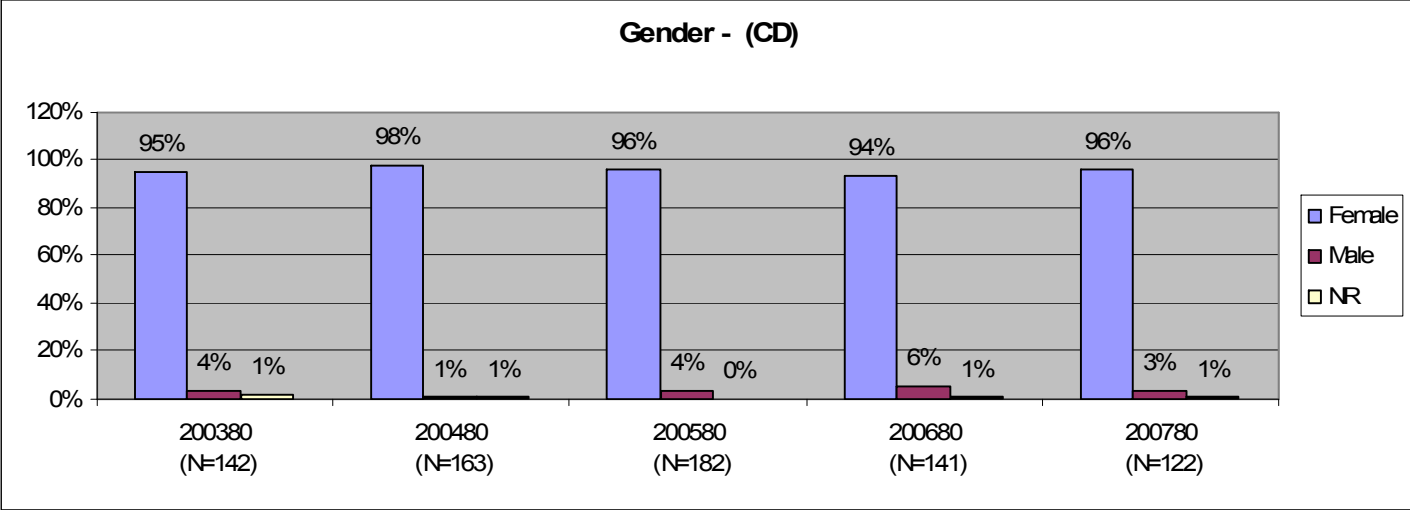

**Demographic Profile (20th Day Data)  
Early Childhood Education Program  
Fall 2003 through Fall 2007**

**Demographic Profile (20th Day Data)  
Early Childhood Education Program  
Fall 2003 through Fall 2007**

## Enrollment (20th Day) and Success Rate Early Childhood Education Program Fall 2002 through Spring 2007