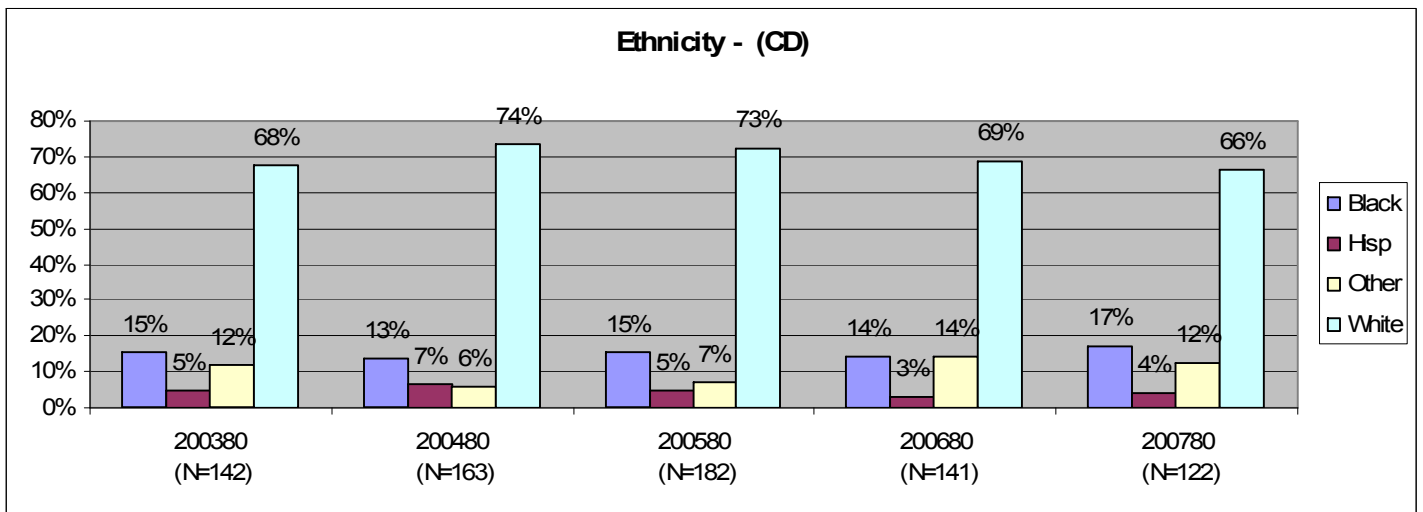

**Demographic Profile (20th Day Data)  
Early Childhood Education Program  
Fall 2003 through Fall 2007**

**Demographic Profile (20th Day Data)  
Early Childhood Education Program  
Fall 2003 through Fall 2007**

## Enrollment (20th Day) and Success Rate Early Childhood Education Program Fall 2002 through Spring 2007