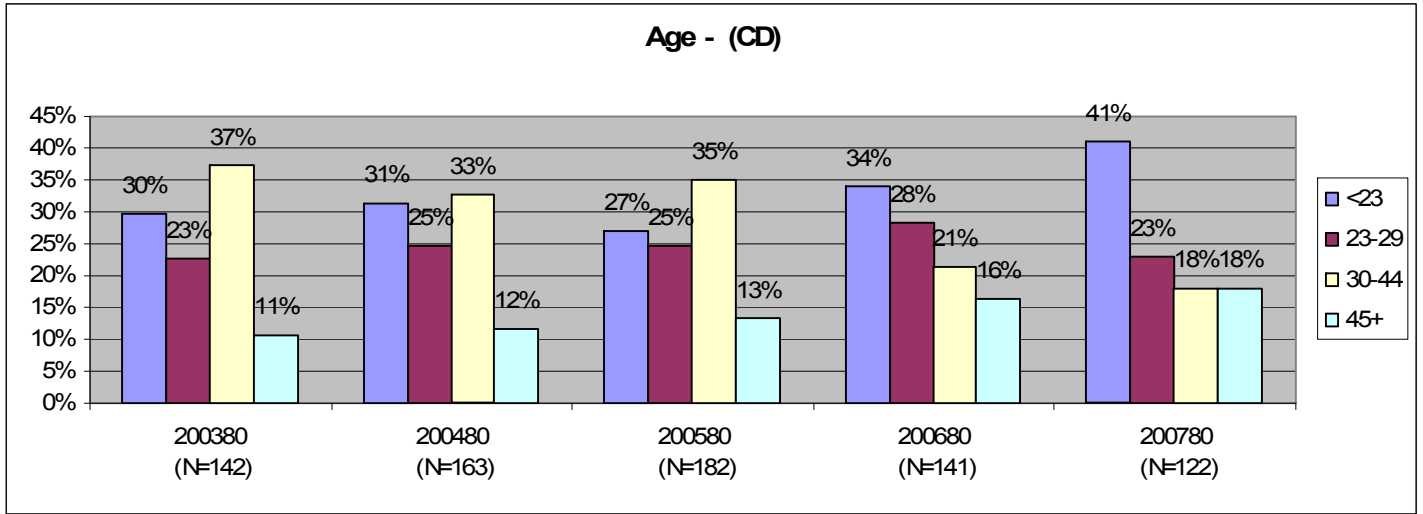

**Demographic Profile (20th Day Data)  
Early Childhood Education Program  
Fall 2003 through Fall 2007**

**Demographic Profile (20th Day Data)  
Early Childhood Education Program  
Fall 2003 through Fall 2007**

## Enrollment (20th Day) and Success Rate Early Childhood Education Program Fall 2002 through Spring 2007