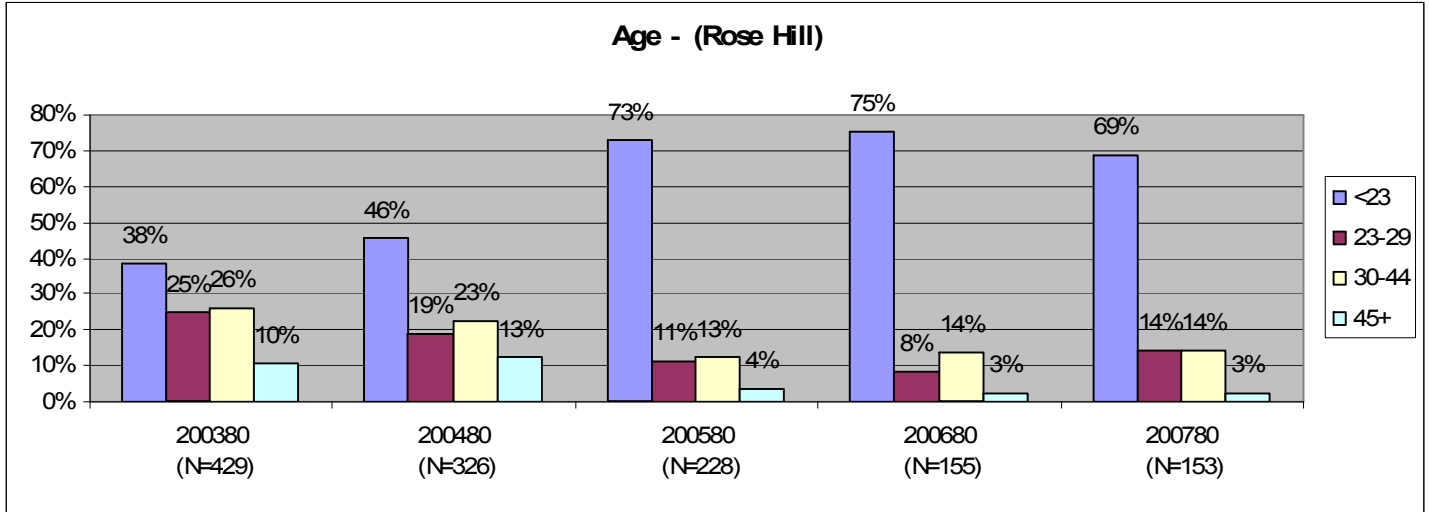

Demographic Profile (20th Day Data)
Rose Hill Campus
Fall 2003 through Fall 2007

Demographic Profile (20th Day Data)
Rose Hill Campus
Fall 2003 through Fall 2007

Gender - (Rose Hill)

Residency - (Rose Hill)

Status - (Rose Hill)