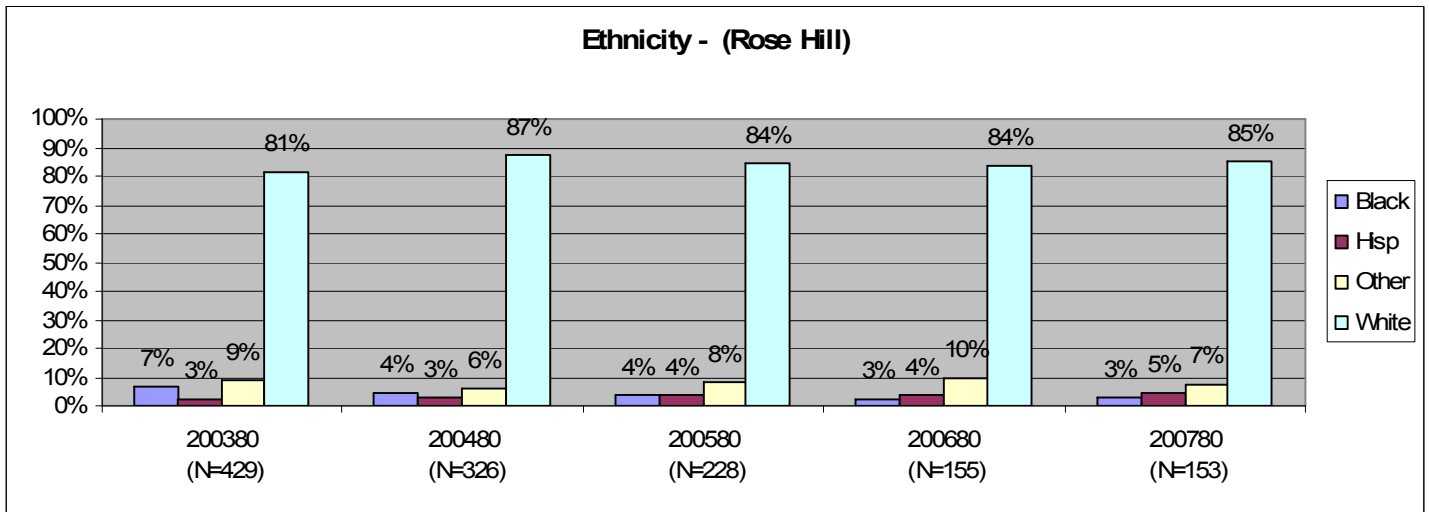

Demographic Profile (20th Day Data)
Rose Hill Campus
Fall 2003 through Fall 2007

Demographic Profile (20th Day Data)
Rose Hill Campus
Fall 2003 through Fall 2007

Gender - (Rose Hill)

Residency - (Rose Hill)

Status - (Rose Hill)