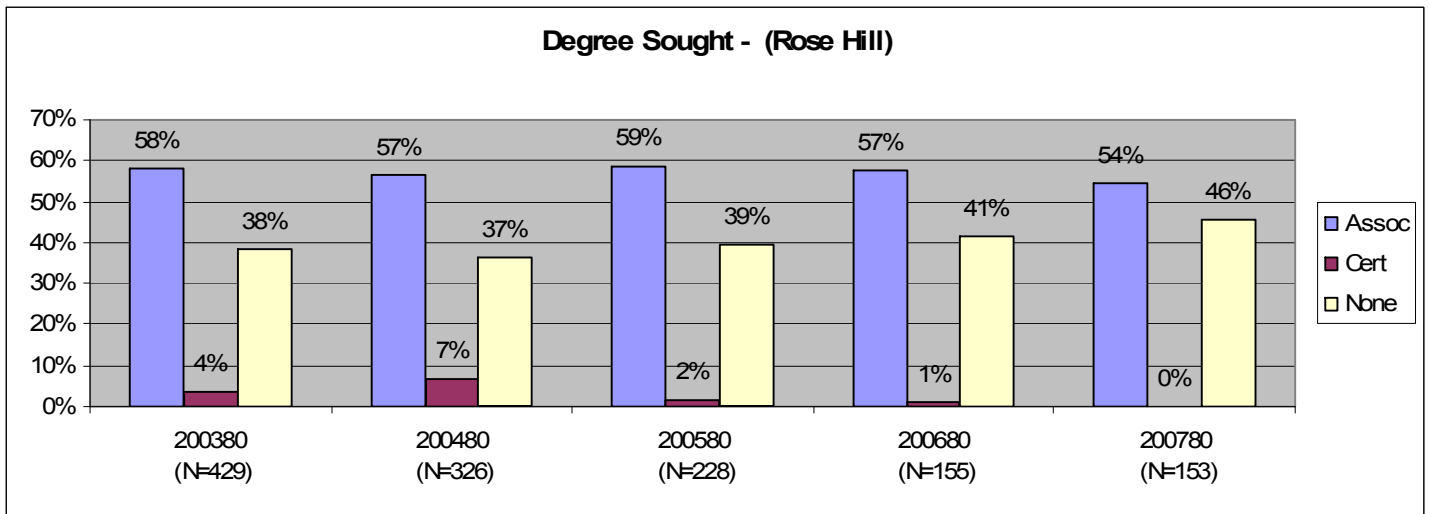

Demographic Profile (20th Day Data)
Rose Hill Campus
Fall 2003 through Fall 2007

Demographic Profile (20th Day Data)
Rose Hill Campus
Fall 2003 through Fall 2007

Gender - (Rose Hill)

Residency - (Rose Hill)

Status - (Rose Hill)