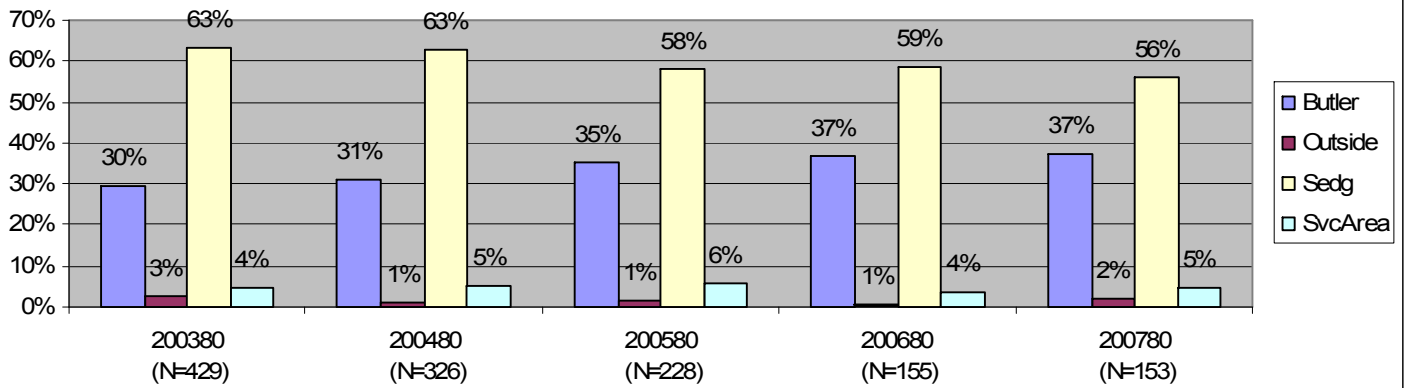

Demographic Profile (20th Day Data)
Rose Hill Campus
Fall 2003 through Fall 2007

Demographic Profile (20th Day Data)
Rose Hill Campus
Fall 2003 through Fall 2007

Gender - (Rose Hill)

Residency - (Rose Hill)

Status - (Rose Hill)