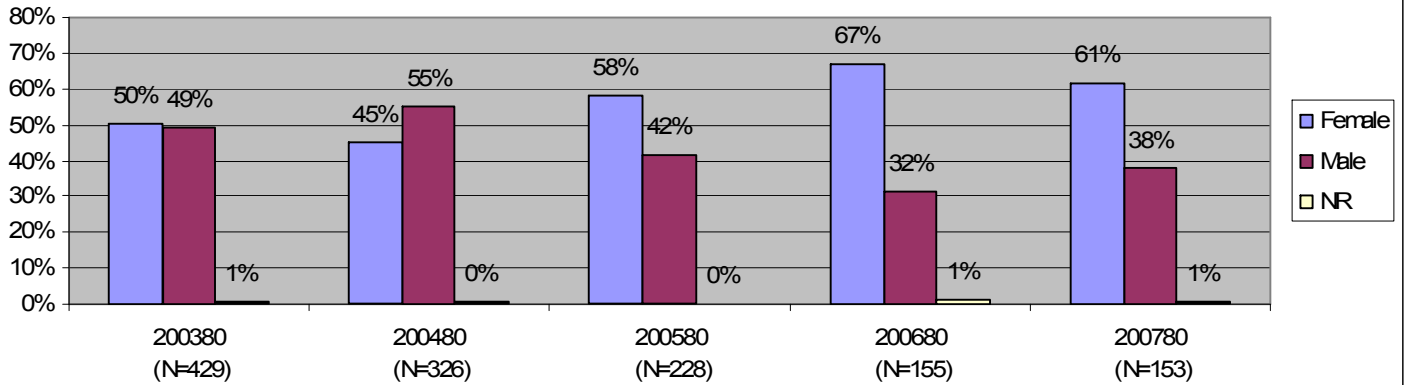

Demographic Profile (20th Day Data)
Rose Hill Campus
Fall 2003 through Fall 2007

Demographic Profile (20th Day Data)
Rose Hill Campus
Fall 2003 through Fall 2007

Gender - (Rose Hill)

Residency - (Rose Hill)

Status - (Rose Hill)